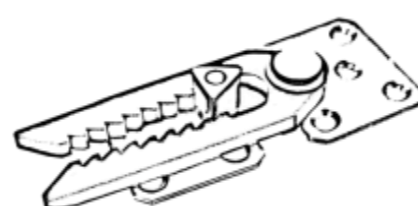

Dimensions

All indicated dimensions are approx. dimensions
Width and depth see type plan

height 84 cm

Possible finish:

Standard

Normal seam

Open seam

Our furniture are hand-made. For this reason, are possible small differences in dimensions.
Differences in shades of wood, cloth and leather, bending, hardness upholstery can not be the basis for complaint.

Dimensions

	<p>Typ Nr. E124 Corner 150x150 Arm L 1x decorative pillow 100x25cm</p>	150 x 150
	<p>Typ Nr. E125 Corner 150x150 Arm R 1x decorative pillow 100x25cm</p>	150 x 150
	<p>Typ Nr. E126 Corner 140x150 Arm L 1x decorative pillow 90x25cm</p>	140 x 150
	<p>Typ Nr. E127 Corner 140x150 Arm R 1x decorative pillow 90x25cm</p>	140 x 150
	<p>Typ Nr. E128 Corner 130x150 Arm L 1x decorative pillow 80x25cm</p>	130 x 150
	<p>Typ Nr. E129 Corner 130x150 Arm R 1x decorative pillow 80x25cm</p>	130 x 150
	<p>Typ Nr. LS15 Loveseat 1x decorative pillow 70x25cm</p>	140 x 130
	<p>Typ Nr. HO33 Ottoman 90x90</p>	90 x 90
	<p>Typ Nr. HO24 Ottoman 90x60</p>	90 x 60
	<p>Typ Nr. KO01 composed of Corner 150x150 Arm L and Corner 150x150 Arm R 2x decorative pillow 100x25cm</p>	300 x 150
	<p>Typ Nr. KO02 composed of Corner 140x150 Arm L and Corner 140x150 Arm R 2x decorative pillow 90x25cm</p>	280 x 150
	<p>Typ Nr. KO03 composed of Corner 130x150 Arm L and Corner 130x150 Arm R 2x decorative pillow 80x25cm</p>	260 x 150

Frame

Solid wooden frame – supporting structure made of solid wood

Legs

Sensitive floors, eg. Wooden floors, etc., we recommend using felt pads.
The legs are fastened by means of screws or by means of wood screws
Special legs can be fixed with wood screws by the customer.

Connection

The elements are joined with this fitting

Standard leg: Leg Nr. 4H4,5cm

Color – black

Special leg: Wood leg Nr. 96H3,5cm (Additional charge)

Color – d. brown
– natural
– black
– alu

Special leg: Wood leg Nr. 24H4cm (Additional charge)