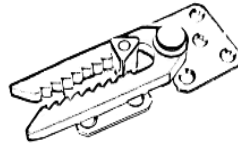

**Dimensions**

All indicated dimensions are approx. dimensions  
Width and depth see type plan

Height 72cm  
Seat height 37cm

**Possible finish:**

Standard

Normal seam

Our furniture are hand-made. For this reason, are possible small differences in dimensions.  
Differences in shades of wood, cloth and leather, bending, hardness upholstery can not be the basis for complaint.

Dimensions

	<b>Typ Nr. SO53</b> Sofa 2-seat Arm right	151 x 90
	<b>Typ Nr. SO54</b> Sofa 2-seat Arm left	151 x 90
	<b>Typ Nr. OR13</b> Longchair arm right	151 x 117
	<b>Typ Nr. OL13</b> Longchair arm left	151 x 117
	<b>Typ Nr. EO11</b> Element without arm	110 x 93
	<b>Typ Nr. KO01</b> <b>Combination Nr.1</b> composed of Sofa 2 Arm left, Element without arm and Longchair arm right	330 x 190
	<b>Typ Nr. KO02</b> <b>Combination Nr.2</b> composed of Sofa 2 Arm right, Element without arm and Longchair arm left	330 x 190
	<b>Typ Nr. SO04</b> Sofa 4 – seat	240 x 90
	<b>Typ Nr. SO35</b> Sofa 3,5 – seat	225 x 90
	<b>Typ Nr. SO03</b> Sofa 3–seat	210 x 90
	<b>Typ Nr. LO61</b> Longchair Arm right	90 x 200
	<b>Typ Nr. LO62</b> Longchair Arm left	90 x 200

**Suspension**

High quality springs in seat

**Connection**

The elements are joined with this fitting

Standard leg: Leg Nr. 4H4,5cm

Color: – black