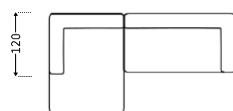

Dimensions

All indicated dimensions are approx. dimensions
Dimensions and Depth see type plan.

Height 86cm
Seat height 46cm
Seat depth 80cm

Possible finish:

Standard

Open seam

Our furniture are hand-made. For this reason, are possible small differences in dimensions.
Differences in shades of wood, cloth and leather, bending, hardness upholstery can not be the basis for complaint.

Dimensions

Typ Nr. SO35
Sofa 3,5-seat 242 x 120
Seat and back cushion divided into two parts

Typ Nr. SO03
Sofa 3-seat 224 x 120
Seat and back cushion divided into two parts

Typ Nr. SO25
Sofa 2,5-seat 194 x 120
Seat and back cushion divided into two parts

Typ Nr. SO02
Sofa 2-seat 169 x 120

Typ Nr. LS15
Loveseat 149 x 120

Typ Nr. KO01
composed of Sofa 2 Arm left
and Ottomane OR13 right 295 x 170

Typ Nr. KO02
composed of Sofa 2 Arm right
and Ottomane OL13 left 295 x 170