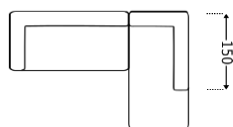

Dimensions

All indicated dimensions are approx. dimensions
Dimensions and Depth see type plan.

Height 86cm
Seat height 46cm
Seat depth 80cm

Possible finish:

Standard

Open seam

Our furniture are hand-made. For this reason, are possible small differences in dimensions.
Differences in shades of wood, cloth and leather, bending, hardness upholstery can not be the basis for complaint.

Dimensions

Typ Nr. SO35
Sofa 3,5-seat 242 x 120
Seat and back cushion divided into two parts

Typ Nr. SO03
Sofa 3-seat 224 x 120
Seat and back cushion divided into two parts

Typ Nr. SO25
Sofa 2,5-seat 194 x 120
Seat and back cushion divided into two parts

Typ Nr. SO02
Sofa 2-seat 169 x 120

Typ Nr. LS15
Loveseat 149 x 120

Typ Nr. KO01
composed of Sofa 2 Arm left
and Ottomane OR13 right 295 x 170

Typ Nr. KO02
composed of Sofa 2 Arm right
and Ottomane OL13 left 295 x 170

Typ Nr. KO03
composed of
Corner left 240 x 120
and Corner right

Typ Nr. KO04
composed of Sofa 2,5 Arm left
and Longchair Arm right 315 x 220

Typ Nr. KO05
composed of Sofa 2,5 Arm right
and Longchair Arm left 315 x 220