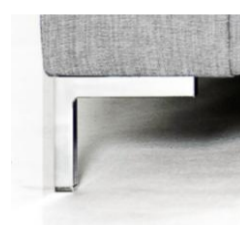

Color: - chrom

Special order: Metal leg-Nr. 3 H-10 cm Additional charge