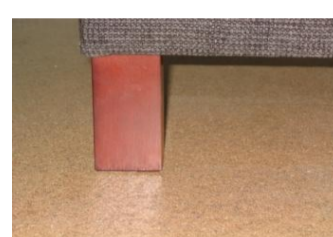

		Dimensions
	Typ Nr. SO03 Sofa 3 – seat 2x Pillows 90x50cm	224 x 100
	Typ Nr. SO02 Sofa 2–seat 2x Pillows 65x50cm	182 x 100
	Typ Nr. LS15 Loveseat 1x Pillows 90x50cm	134 x 100
	Typ Nr. H140 Ottoman	140 x 50
	Typ Nr. EL54 Element without arm 2x Pillows 65x50cm	140 x 100
	Typ Nr. SO53 Sofa 2 Arm right 2x Pillows 65x50cm	160 x 100
	Typ Nr. SO54 Sofa 2 Arm left 2x Pillows 65x50cm	160 x 100
	Typ Nr. KO1 Combination–Nr. 1 composed of Sofa 2 Arm left Sofa 2 Arm right, Element without arm 3x Pillows 90x50cm 3x Pillows 65x50cm	320 x 240
	Typ Nr. KO2 Combination–Nr. 2 composed of Sofa 2 Arm left Sofa 2 Arm right, Element without arm 3x Pillows 90x50cm 3x Pillows 65x50cm	320 x 240
	Typ Nr. KO3 Combination–Nr. 3 composed of Sofa 2 Arm left Sofa 2 Arm right and Ottoman 140x50 2x Pillows 90x50cm or 3xPillows 90x50cm (Additional charge)	320 x 150

Suspension

High quality springs in seat

Upholstery

High quality polyether core as a suspension with fleece cover.

Legs

Sensitive floors, eg. Wooden floors, etc., we recommend using felt pads.
The legs are fastened by means of screws or by means of wood screws.
Special legs can be fixed with wood screws by the customer.

Connection

The elements are joined with this fitting

Standard leg: Wood leg Nr. 59 H-10 cm

Color: - alu
- dark brown
- black
- natural

Special order: Wood leg Nr. 6 H-10 cm

Color: - alu
- dark brown
- black
- natural