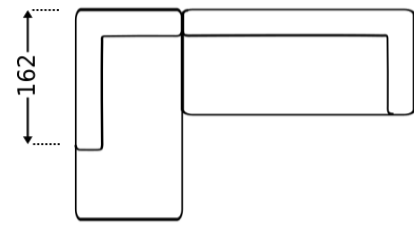

Dimensions

All indicated dimensions are approx. dimensions
Width and depth see type plan

Height 74cm Seat height 42cm

Possible finish:

Standard

Normal seam

Our furniture are hand-made. For this reason, are possible small differences in dimensions.
Differences in shades of wood, cloth and leather, bending, hardness upholstery can not be the basis for complaint.

Dimensions

	Typ Nr. SO35 Sofa 3,5 – seat	247
	Typ Nr. SO03 Sofa 3 – seat	232
	Typ Nr. SO25 Sofa 2,5–seat	202
	Typ Nr. SO25 Sofa 2–seat	182
	Typ Nr. LS15 Loveseat	142
	Typ Nr. SE01 Armchair	117
	Typ Nr. KO01 Combination–Nr. 1 composed of Sofa 2,5 Arm L and Longchair Arm R	266x222
	Typ Nr. KO02 Combination–Nr. 2 composed of Sofa 2,5 Arm R and Longchair Arm L	266x222
	Typ Nr. KO03 Combination–Nr. 3 composed of Sofa 3,5 Arm L and Longchair Arm R	311x222
	Typ Nr. KO04 Combination–Nr. 4 composed of Sofa 3,5 Arm R and Longchair Arm L	311x222
	Typ Nr. KO05 Combination–Nr. 5 composed of Sofa 3 Arm L and Longchair Arm R	296x222

Typ Nr. KO06
Combination-Nr. 6
composed of Sofa 3 Arm R
and Longchair Arm L

296x222

Typ Nr. KO07
Combination-Nr. 7
composed of Sofa 2 Arm L
and Longchair Arm R

246x222

Typ Nr. KO08
Combination-Nr. 8
composed of Sofa 2 Arm R
and Longchair Arm L