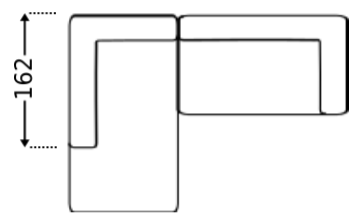

Dimensions

All indicated dimensions are approx. dimensions
Width and depth see type plan

Height 74cm Seat height 42cm

Possible finish:

Standard

Normal seam

Our furniture are hand-made. For this reason, are possible small differences in dimensions.
Differences in shades of wood, cloth and leather, bending, hardness upholstery can not be the basis for complaint.

Dimensions

	Typ Nr. SO35 Sofa 3,5 – seat	247
	Typ Nr. SO03 Sofa 3 – seat	232
	Typ Nr. SO25 Sofa 2,5–seat	202
	Typ Nr. SO25 Sofa 2–seat	182
	Typ Nr. LS15 Loveseat	142
	Typ Nr. SE01 Armchair	117
	Typ Nr. KO01 Combination–Nr. 1 composed of Sofa 2,5 Arm L and Longchair Arm R	266x222
	Typ Nr. KO02 Combination–Nr. 2 composed of Sofa 2,5 Arm R and Longchair Arm L	266x222
	Typ Nr. KO03 Combination–Nr. 3 composed of Sofa 3,5 Arm L and Longchair Arm R	311x222
	Typ Nr. KO04 Combination–Nr. 4 composed of Sofa 3,5 Arm R and Longchair Arm L	311x222
	Typ Nr. KO05 Combination–Nr. 5 composed of Sofa 3 Arm L and Longchair Arm R	296x222

Typ Nr. KO06
Combination-Nr. 6
composed of Sofa 3 Arm R
and Longchair Arm L

296x222

Typ Nr. KO07
Combination-Nr. 7
composed of Sofa 2 Arm L
and Longchair Arm R

246x222

Typ Nr. KO08
Combination-Nr. 8
composed of Sofa 2 Arm R
and Longchair Arm L