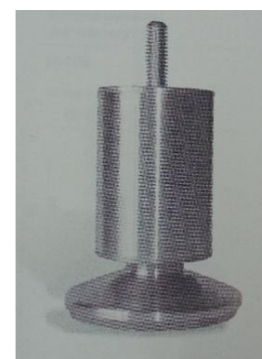

Dimensions

All indicated dimensions are approx. dimensions
Width and depth see type plan

Possible finish:

Standard

Normal seam

Our furniture are hand-made. For this reason, are possible small differences in dimensions.
Differences in shades of wood, cloth and leather, bending, hardness upholstery can not be the basis for complaint.

Width / Depth / Frame height	Headboard height	Measure of insert frame
157 x 231 x 34	76	140 x 200
177 x 231 x 34	76	160 x 200
197 x 231 x 34 <i>Incl. middle bar</i>	76	180 x 200
217 x 231 x 34 <i>Incl. middle bar</i>	76	200 x 200

Standard leg: Wood leg Nr 59 H150

Color: - dark brown
- black
- alu
- natural

Special order: Metal leg Nr 74 H150 Additional charge

Color: - alu

Metal leg-Nr 26 H150 Additional charge

Color: - chrom

Wood leg Nr 75 H150 Additional charge

Color: - dark brown
- black
- alu
- natural

Metal skid Nr 76 H150 Additional charge

Color: - chrom