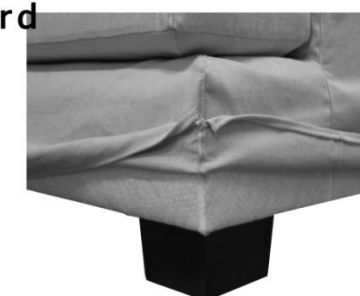

Dimensions

All indicated dimensions are approx. dimensions
Width and depth see type plan

Headboard height 100/120 cm

Possible finish:

Standard

Normal seam

Removable cover

Standard

Width / Depth / Frame height	Headboard height	Measure of insert frame
106 x 216 x 40	120* or 100	90 x 200
116 x 216 x 40	120* or 100	100 x 200
136 x 216 x 40	120* or 100	120 x 200
156 x 216 x 40	120* or 100	140 x 200
176 x 216 x 40 <i>Incl. middle bar</i>	120* or 100	160 x 200
196 x 216 x 40 <i>Incl. middle bar</i>	120* or 100	180 x 200
216 x 216 x 40 <i>Incl. middle bar</i>	120* or 100	200 x 200

Standard leg: Leg Nr. 26 H-4 cm

- black

Special leg: Wood leg Nr. 24 H40: Additional charge

- black
- nature
- alu
- dark brown

Adjustment of the insertion depth of the bed frame

Adjustment
10 cm
12,4 cm
14,8 cm
17,2 cm